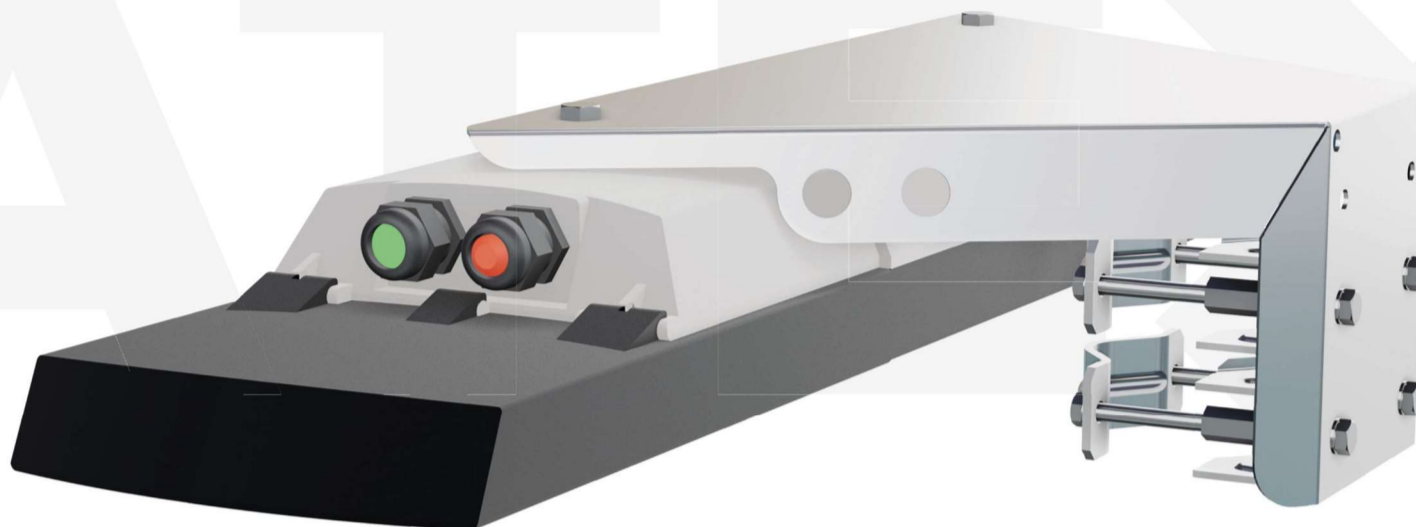

# BT-Ex1-090F-M for Ex-Lin 3L-5L 1

holder across, 90 degrees / for pole diameters of 42 – 60mm

explosion  
proof  
experts

**ATEX**  
WORKSHOP

ATEX Workshop B.V.  
Hofkamp 30  
6161 DC Geleen  
+31 46 303 09 08  
[www.atexworkshop.com](http://www.atexworkshop.com)

# BT-Ex1-105F-M for Ex-Lin 3L-5L 1

holder across, 105 degrees / for pole diameters of 42 – 60mm

explosion  
proof  
experts

**ATEX**  
WORKSHOP

ATEX Workshop B.V.  
Hofkamp 30  
6161 DC Geleen  
+31 46 303 09 08  
[www.atexworkshop.com](http://www.atexworkshop.com)

# BT-Ex1-120F-M for Ex-Lin 3L-5L 1

holder across, 120 degrees / for pole diameters of 42 – 60mm

explosion  
proof  
experts

**ATEX**  
WORKSHOP

ATEX Workshop B.V.  
Hofkamp 30  
6161 DC Geleen  
+31 46 303 09 08  
[www.atexworkshop.com](http://www.atexworkshop.com)

# BT-Ex2-090F-M for Ex-Lin 5L-10L 2

holder across, 90 degrees / for pole diameters of 42 – 60mm

explosion  
proof  
experts

**ATEX**  
WORKSHOP

ATEX Workshop B.V.  
Hofkamp 30  
6161 DC Geleen  
+31 46 303 09 08  
[www.atexworkshop.com](http://www.atexworkshop.com)