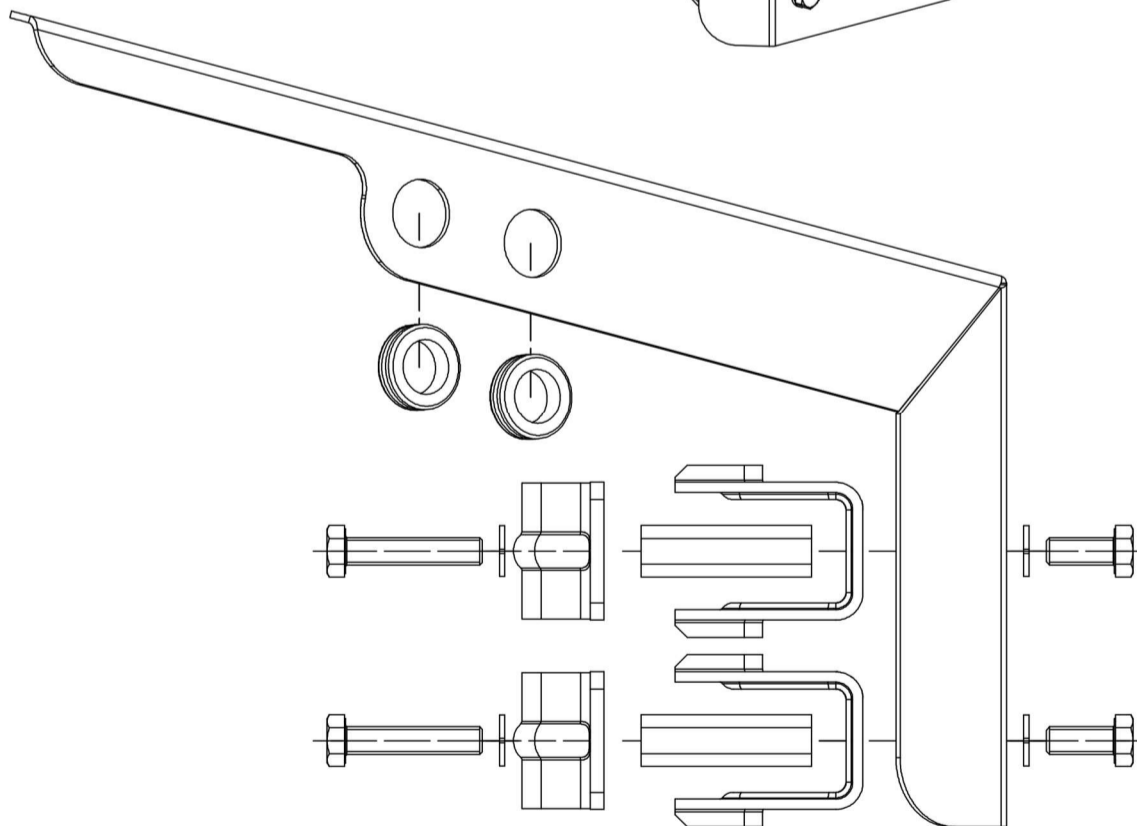

# BT-Ex2-090F-M for Ex-Lin 5L-10L 2

holder across, 90 degrees / for pole diameters of 42 – 60mm

explosion  
proof  
experts

**ATEX**  
WORKSHOP

ATEX Workshop B.V.  
Hofkamp 30  
6161 DC Geleen  
+31 46 303 09 08  
[www.atexworkshop.com](http://www.atexworkshop.com)

# BT-Ex2-105F-M for Ex-Lin 5L-10L 2

holder across, 105 degrees / for pole diameters of 42 – 60mm

explosion  
proof  
experts

**ATEX**  
WORKSHOP

ATEX Workshop B.V.  
Hofkamp 30  
6161 DC Geleen  
+31 46 303 09 08  
[www.atexworkshop.com](http://www.atexworkshop.com)