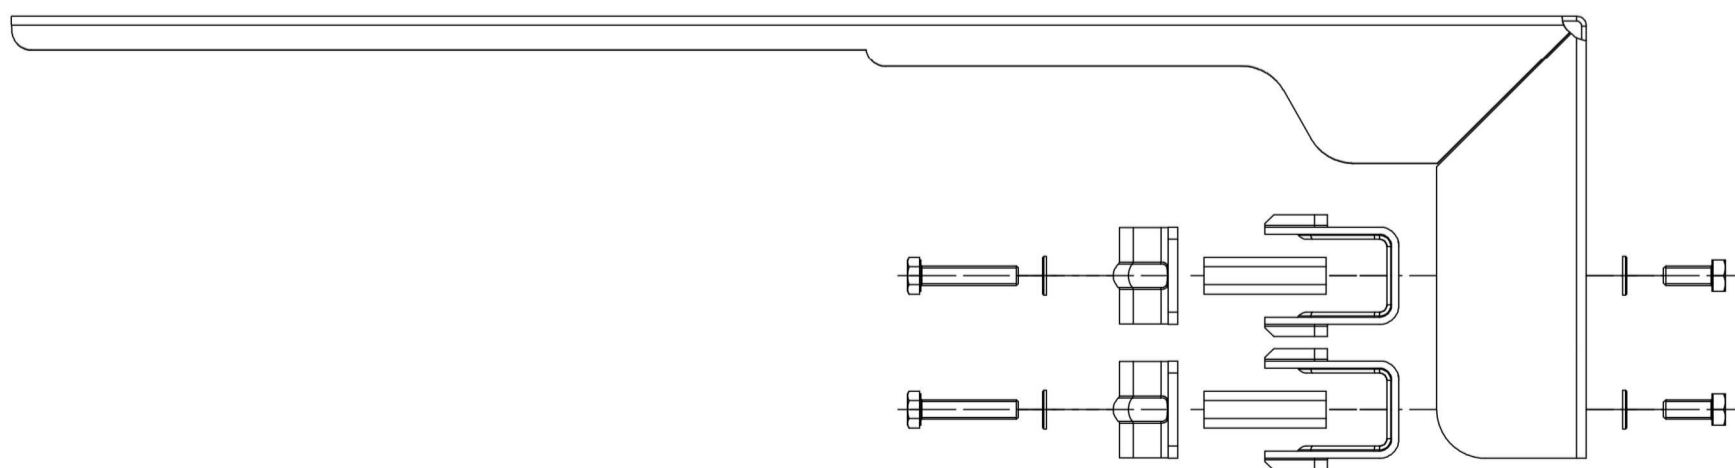

# BT-Ex1-000F-M for Ex-Lin 3L-5L 1

holder across, 0 degrees / for pole diameters of 42 – 60mm

explosion  
proof  
experts

**ATEX**  
WORKSHOP

ATEX Workshop B.V.  
Hofkamp 30  
6161 DC Geleen  
+31 46 303 09 08  
[www.atexworkshop.com](http://www.atexworkshop.com)

# BT-Ex1-090F-M for Ex-Lin 3L-5L 1

holder across, 90 degrees / for pole diameters of 42 – 60mm

explosion  
proof  
experts

**ATEX**  
WORKSHOP

ATEX Workshop B.V.  
Hofkamp 30  
6161 DC Geleen  
+31 46 303 09 08  
[www.atexworkshop.com](http://www.atexworkshop.com)