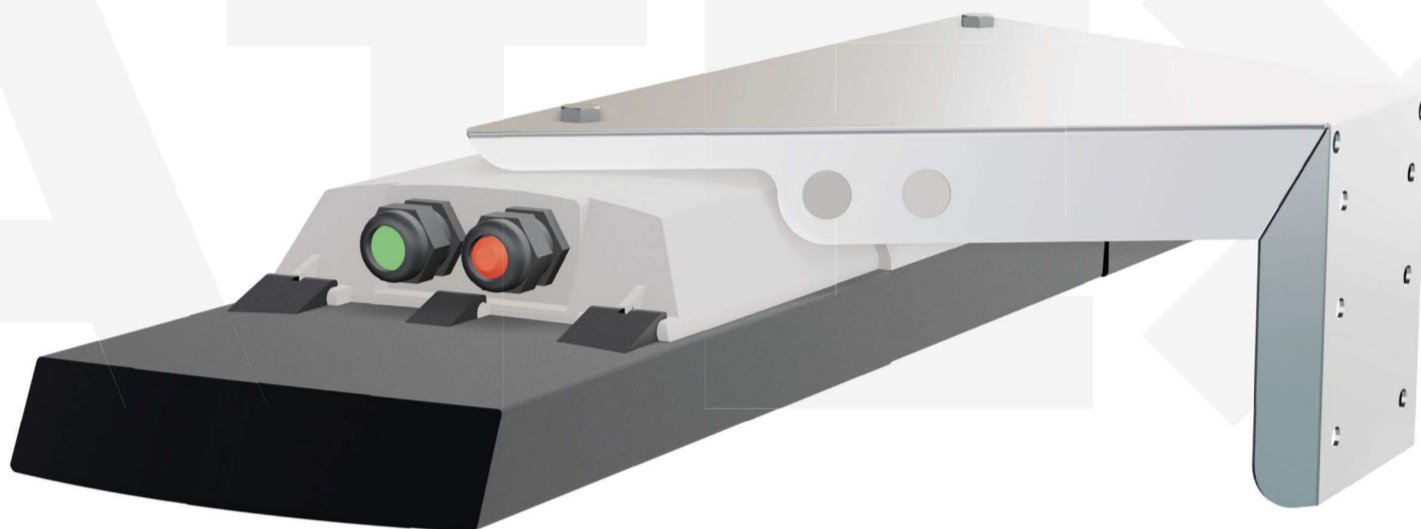

BT-Ex2-090F-W for Ex-Lin 5L-10L 2

holder across, 90 degrees / for wall mounting

explosion
proof
experts

ATEX
WORKSHOP

ATEX Workshop B.V.
Hofkamp 30
6161 DC Geleen
+31 46 303 09 08
www.atexworkshop.com