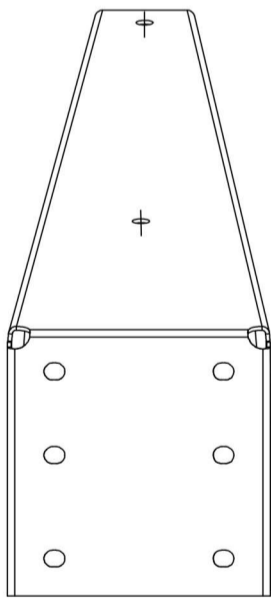

BT-Ex1-105F-W for Ex-Lin 3L-5L 1

holder across, 105 degrees / for wall mounting

explosion
proof
experts

ATEX
WORKSHOP

ATEX Workshop B.V.
Hofkamp 30
6161 DC Geleen
+31 46 303 09 08
www.atexworkshop.com