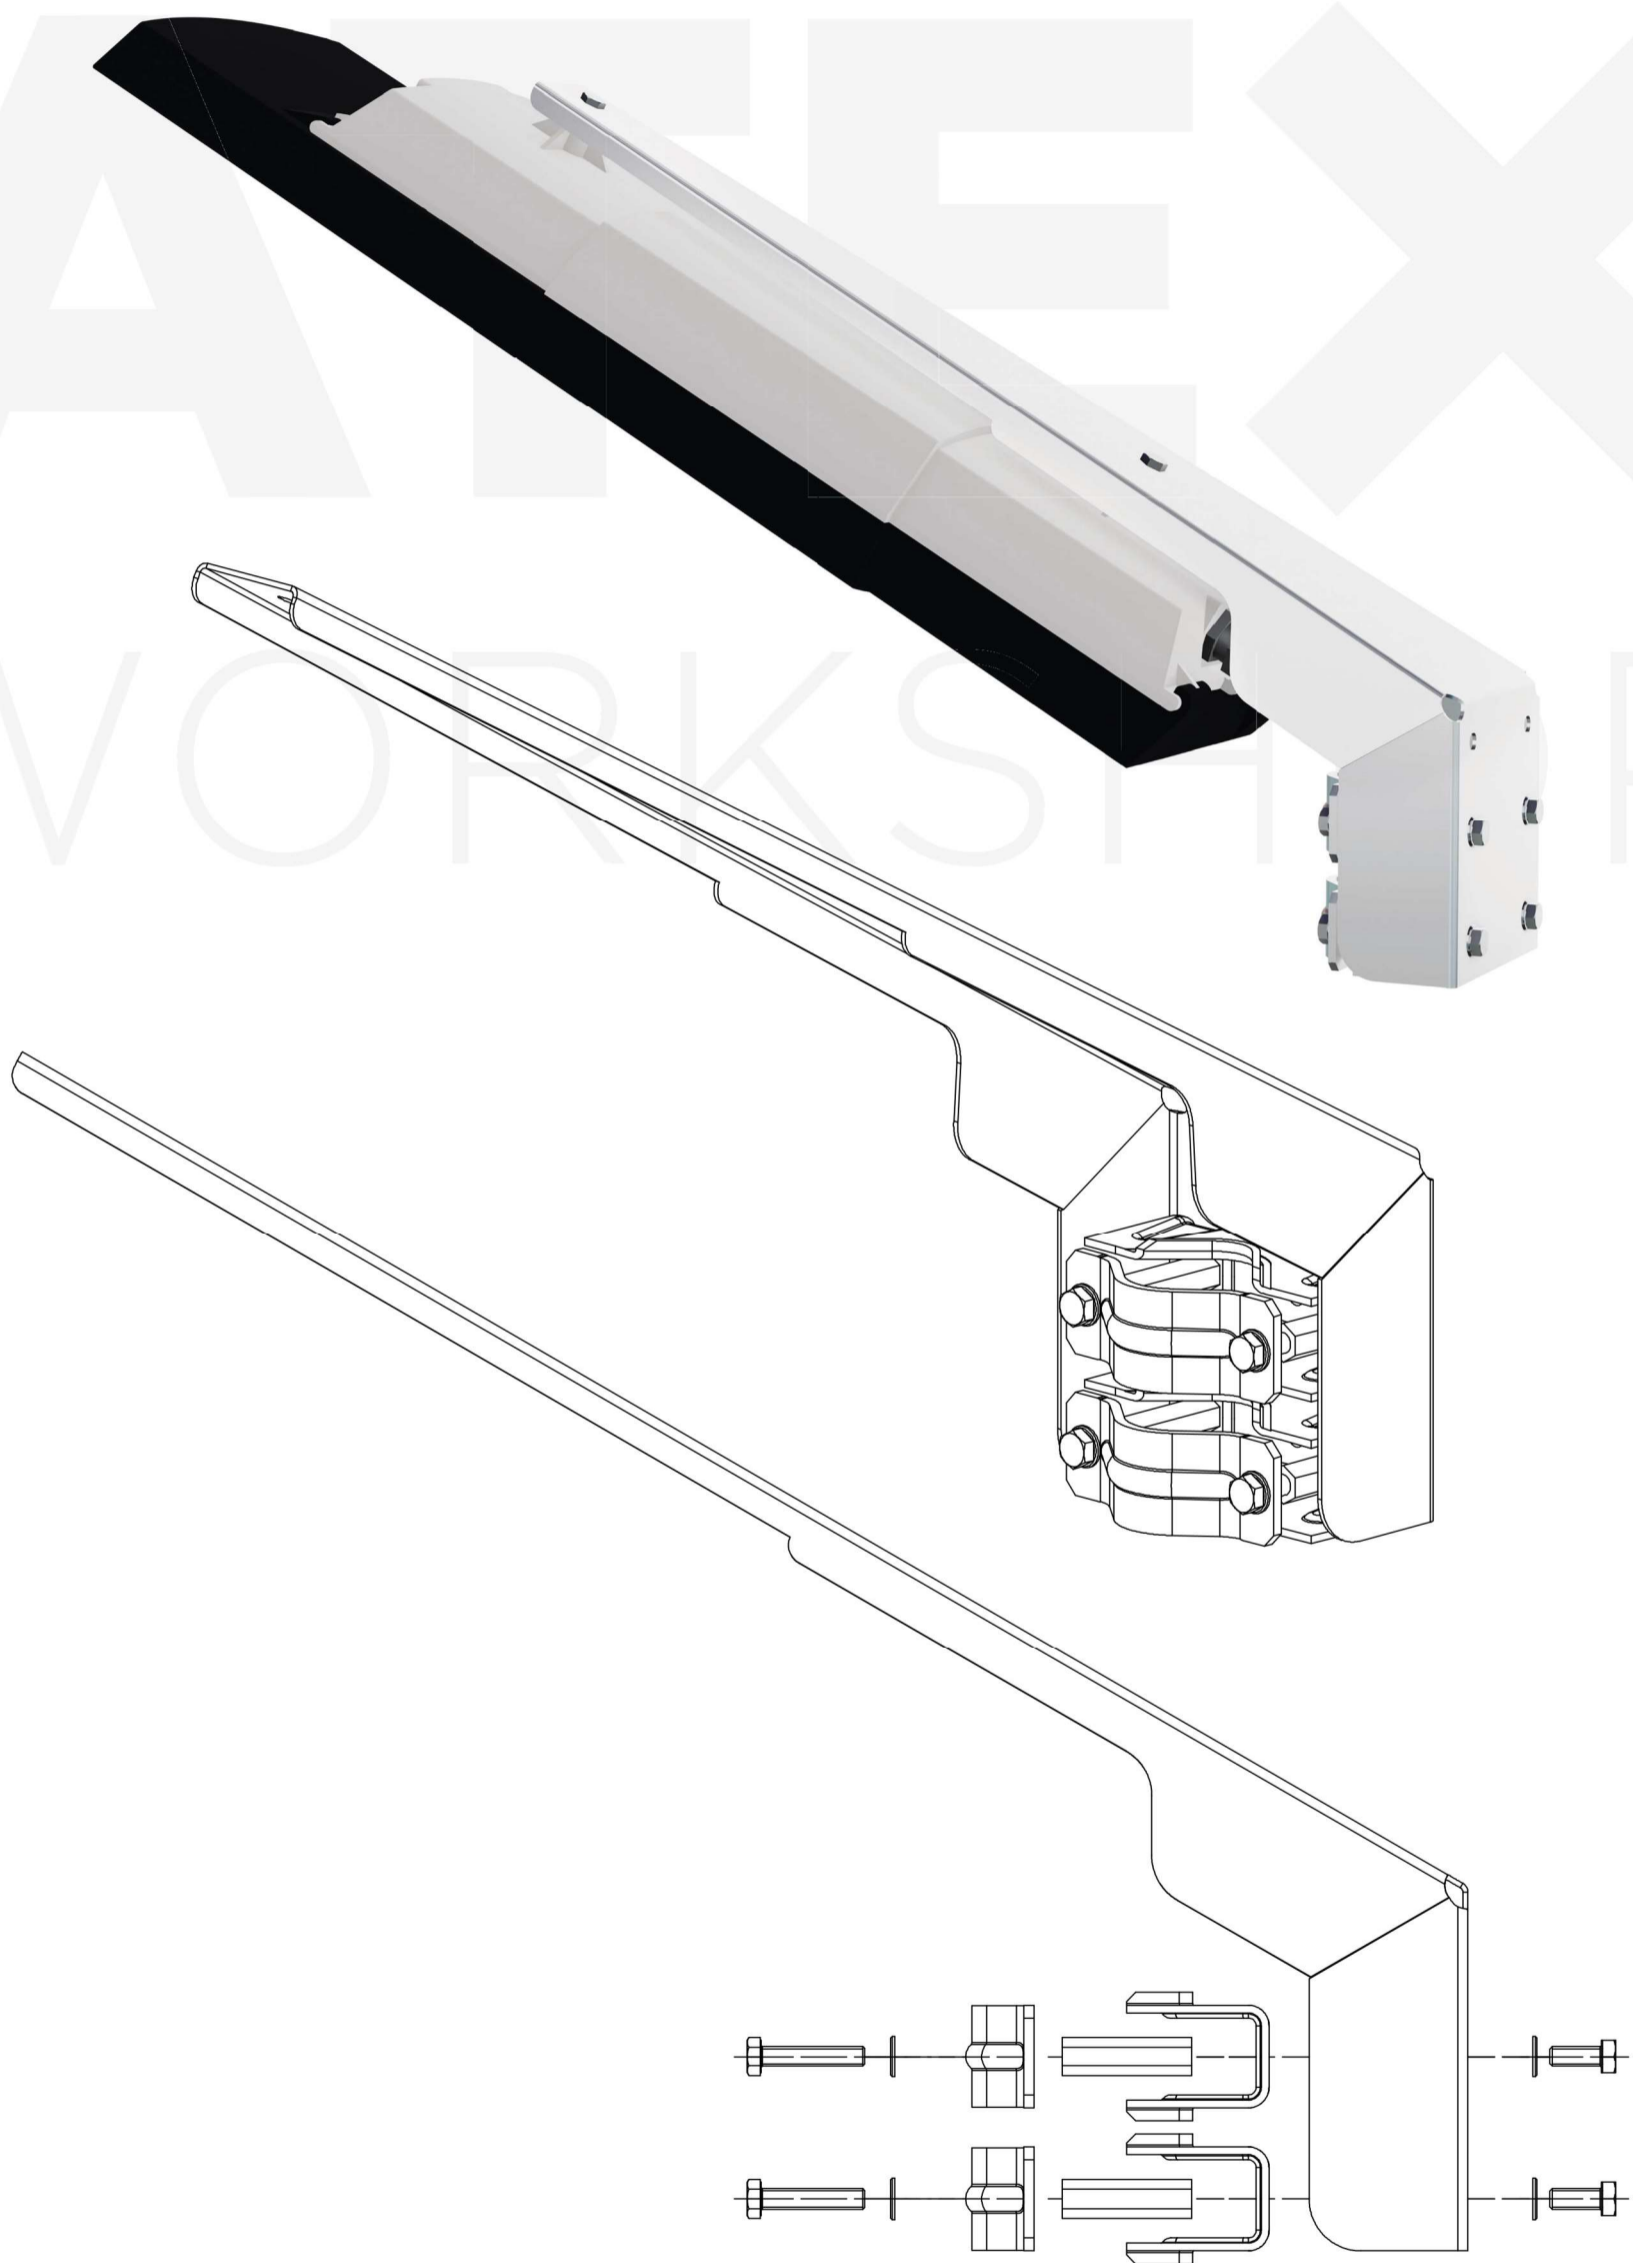

# BT-Ex1-000F-M for Ex-Lin 3L-5L 1

holder across, 0 degrees / for pole diameters of 42 – 60mm

explosion  
proof  
experts

**ATEX**  
WORKSHOP

ATEX Workshop B.V.  
Hofkamp 30  
6161 DC Geleen  
+31 46 303 09 08  
[www.atexworkshop.com](http://www.atexworkshop.com)

# BT-Ex1-090F-M for Ex-Lin 3L-5L 1

holder across, 90 degrees / for pole diameters of 42 – 60mm

explosion  
proof  
experts

**ATEX**  
WORKSHOP

ATEX Workshop B.V.  
Hofkamp 30  
6161 DC Geleen  
+31 46 303 09 08  
[www.atexworkshop.com](http://www.atexworkshop.com)

# BT-Ex1-105F-M for Ex-Lin 3L-5L 1

holder across, 105 degrees / for pole diameters of 42 – 60mm

explosion  
proof  
experts

**ATEX**  
WORKSHOP

ATEX Workshop B.V.  
Hofkamp 30  
6161 DC Geleen  
+31 46 303 09 08  
[www.atexworkshop.com](http://www.atexworkshop.com)

# BT-Ex1-120F-M for Ex-Lin 3L-5L 1

holder across, 120 degrees / for pole diameters of 42 – 60mm

explosion  
proof  
experts

**ATEX**  
WORKSHOP

ATEX Workshop B.V.  
Hofkamp 30  
6161 DC Geleen  
+31 46 303 09 08  
[www.atexworkshop.com](http://www.atexworkshop.com)