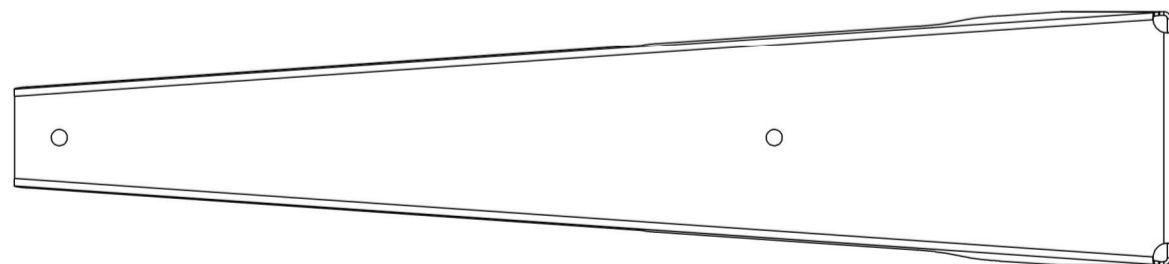

BT-Ex1-090F-W for Ex-Lin 3L-5L 1

holder across, 90 degrees / for wall mounting

explosion
proof
experts

ATEX
WORKSHOP

ATEX Workshop B.V.
Hofkamp 30
6161 DC Geleen
+31 46 303 09 08
www.atexworkshop.com