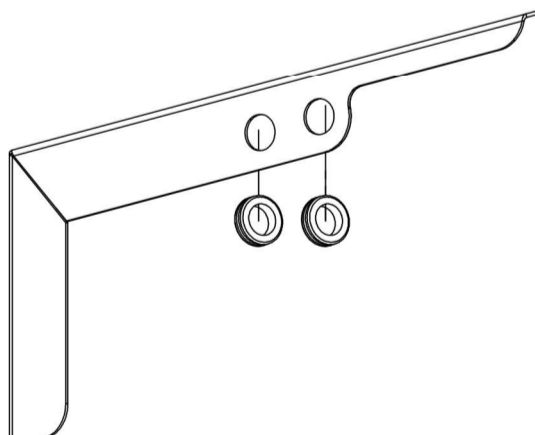

BT-Ex2-105F-W for Ex-Lin 5L-10L 2

holder across, 105 degrees / for wall mounting

explosion
proof
experts

ATEX
WORKSHOP

ATEX Workshop B.V.
Hofkamp 30
6161 DC Geleen
+31 46 303 09 08
www.atexworkshop.com