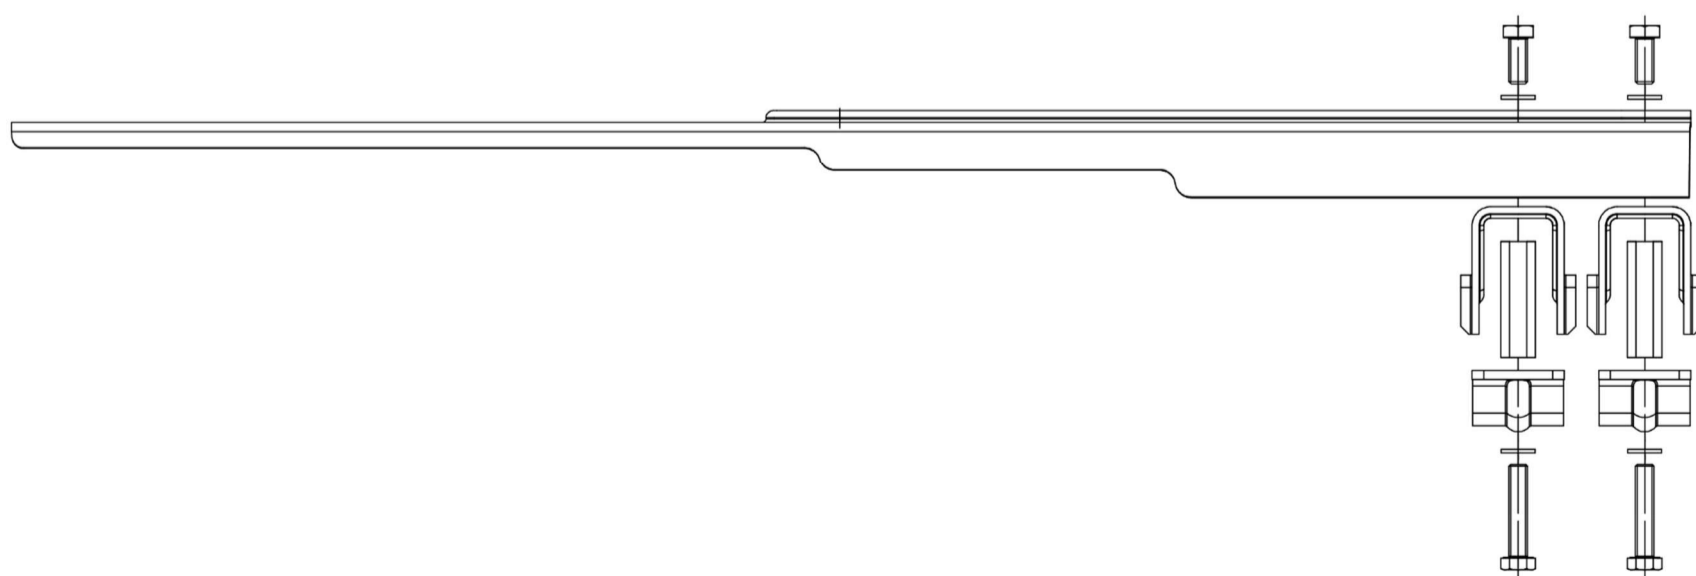

# BT-Ex1-000F-M for Ex-Lin 3L-5L 1

holder across, 0 degrees / for pole diameters of 42 – 60mm

explosion  
proof  
experts

**ATEX**  
WORKSHOP

ATEX Workshop B.V.  
Hofkamp 30  
6161 DC Geleen  
+31 46 303 09 08  
[www.atexworkshop.com](http://www.atexworkshop.com)

# BT-Ex1-090F-M for Ex-Lin 3L-5L 1

holder across, 90 degrees / for pole diameters of 42 – 60mm

explosion  
proof  
experts

**ATEX**  
WORKSHOP

ATEX Workshop B.V.  
Hofkamp 30  
6161 DC Geleen  
+31 46 303 09 08  
[www.atexworkshop.com](http://www.atexworkshop.com)

# BT-Ex1-105F-M for Ex-Lin 3L-5L 1

holder across, 105 degrees / for pole diameters of 42 – 60mm

explosion  
proof  
experts

**ATEX**  
WORKSHOP

ATEX Workshop B.V.  
Hofkamp 30  
6161 DC Geleen  
+31 46 303 09 08  
[www.atexworkshop.com](http://www.atexworkshop.com)