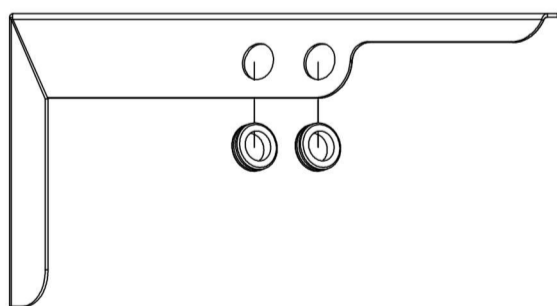

# BT-Ex1-120F-W for Ex-Lin 3L-5L 1

holder across, 120 degrees / for wall mounting

explosion  
proof  
experts

**ATEX**  
WORKSHOP

ATEX Workshop B.V.  
Hofkamp 30  
6161 DC Geleen  
+31 46 303 09 08  
[www.atexworkshop.com](http://www.atexworkshop.com)

# BT-Ex2-090F-W for Ex-Lin 5L-10L 2

holder across, 90 degrees / for wall mounting

explosion  
proof  
experts

**ATEX**  
WORKSHOP

ATEX Workshop B.V.  
Hofkamp 30  
6161 DC Geleen  
+31 46 303 09 08  
[www.atexworkshop.com](http://www.atexworkshop.com)