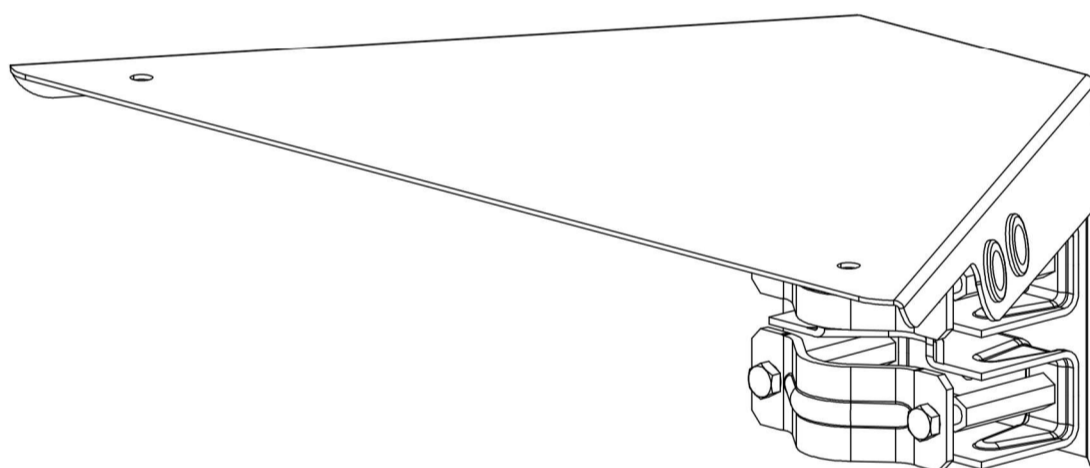

# BT-Ex1-120F-M for Ex-Lin 3L-5L 1

holder across, 120 degrees / for pole diameters of 42 – 60mm

explosion  
proof  
experts

**ATEX**  
WORKSHOP

ATEX Workshop B.V.  
Hofkamp 30  
6161 DC Geleen  
+31 46 303 09 08  
[www.atexworkshop.com](http://www.atexworkshop.com)

# BT-Ex2-090F-M for Ex-Lin 5L-10L 2

holder across, 90 degrees / for pole diameters of 42 – 60mm

explosion  
proof  
experts

**ATEX**  
WORKSHOP

ATEX Workshop B.V.  
Hofkamp 30  
6161 DC Geleen  
+31 46 303 09 08  
[www.atexworkshop.com](http://www.atexworkshop.com)