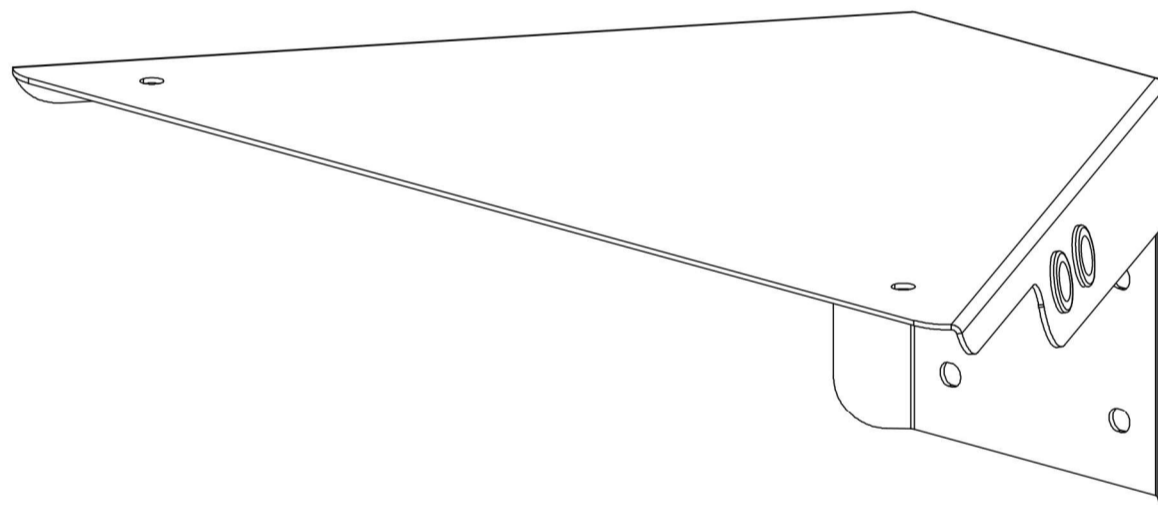

BT-Ex2-090F-W for Ex-Lin 5L-10L 2

holder across, 90 degrees / for wall mounting

explosion
proof
experts

ATEX
WORKSHOP

ATEX Workshop B.V.
Hofkamp 30
6161 DC Geleen
+31 46 303 09 08
www.atexworkshop.com