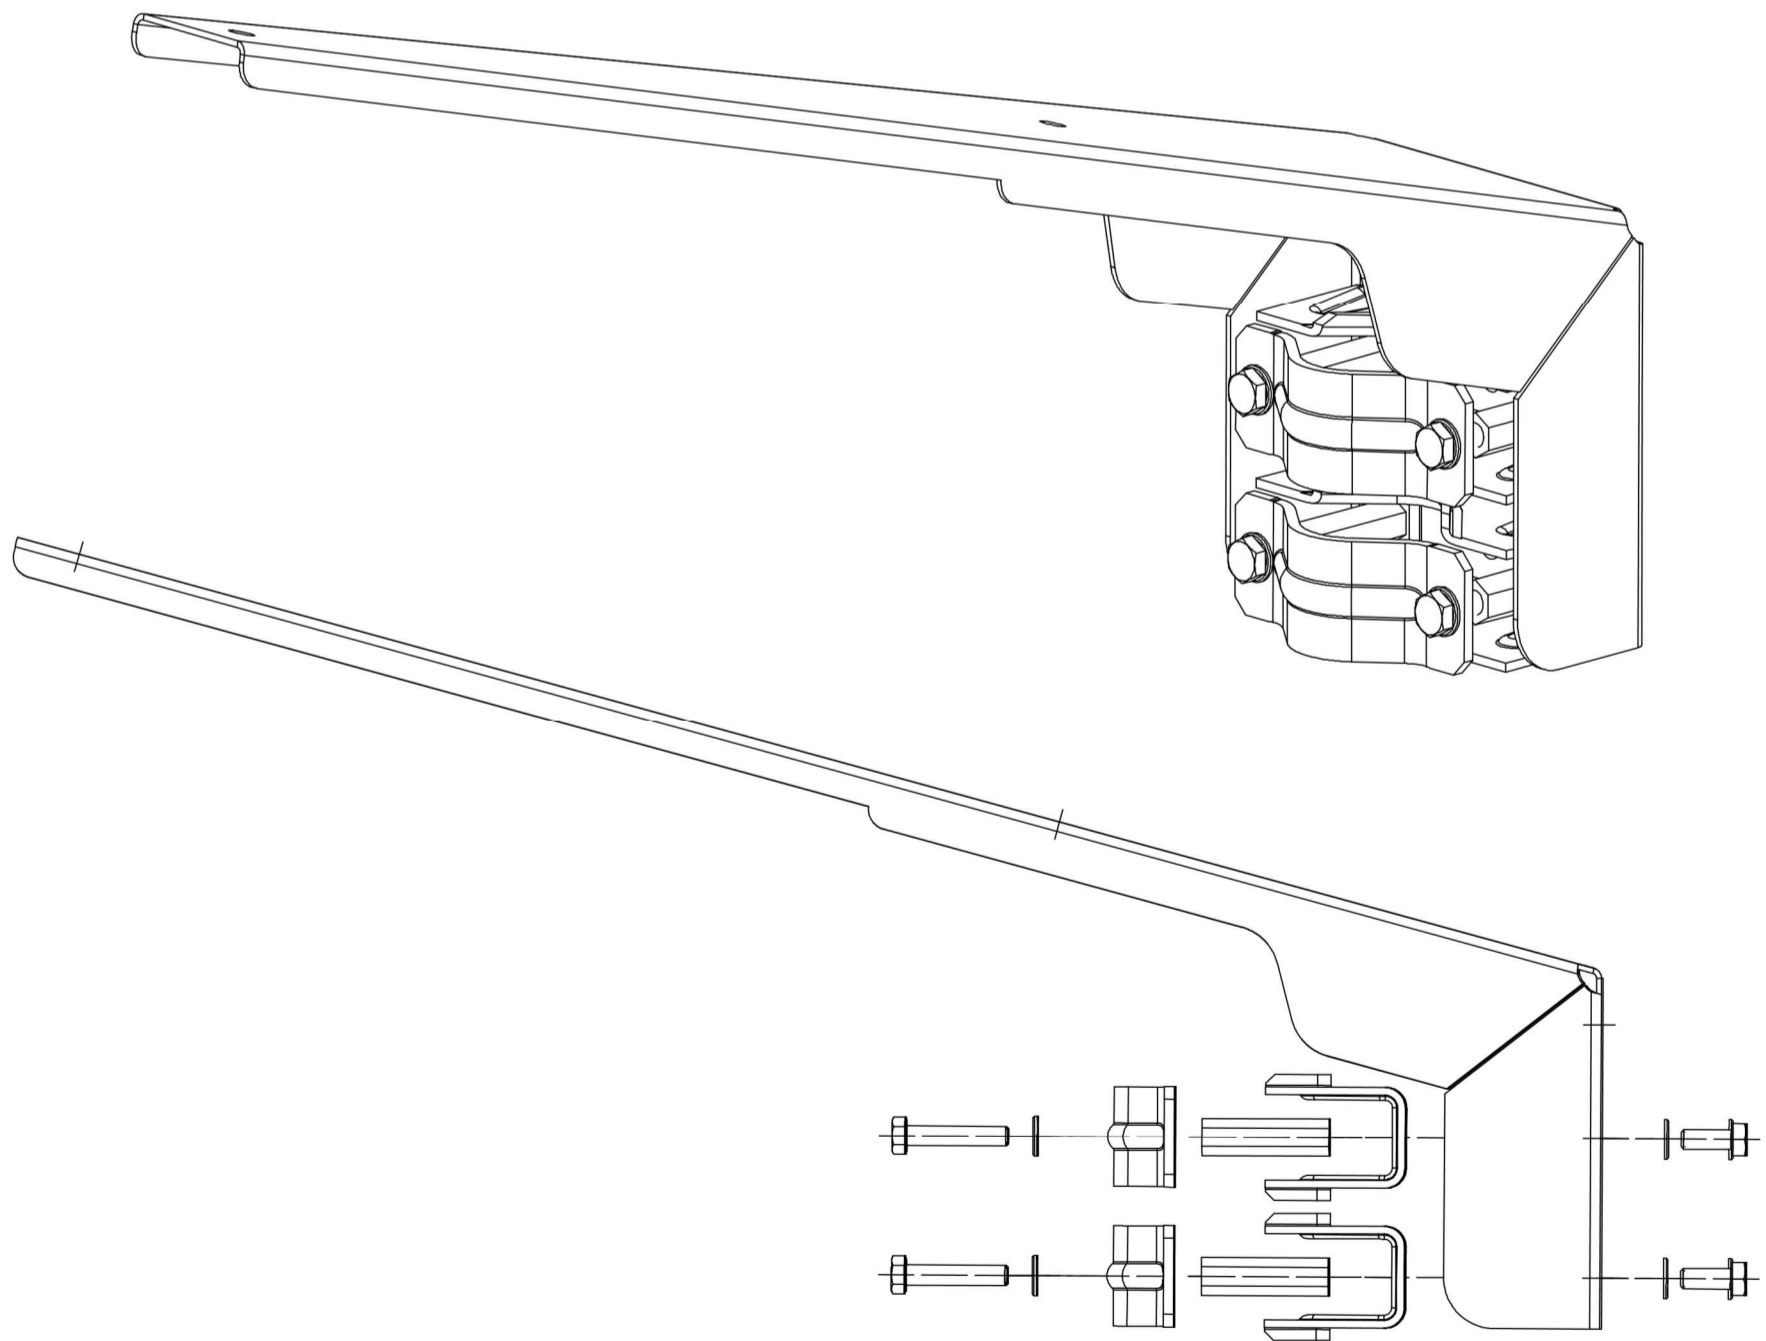

# BT-Ex1-000F-M for Ex-Lin 3L-5L 1

holder across, 0 degrees / for pole diameters of 42 – 60mm

explosion  
proof  
experts

**ATEX**  
WORKSHOP

ATEX Workshop B.V.  
Hofkamp 30  
6161 DC Geleen  
+31 46 303 09 08  
[www.atexworkshop.com](http://www.atexworkshop.com)

# BT-Ex1-090F-M for Ex-Lin 3L-5L 1

holder across, 90 degrees / for pole diameters of 42 – 60mm

explosion  
proof  
experts

**ATEX**  
WORKSHOP

ATEX Workshop B.V.  
Hofkamp 30  
6161 DC Geleen  
+31 46 303 09 08  
[www.atexworkshop.com](http://www.atexworkshop.com)

# BT-Ex1-105F-M for Ex-Lin 3L-5L 1

holder across, 105 degrees / for pole diameters of 42 – 60mm

explosion  
proof  
experts

**ATEX**  
WORKSHOP

ATEX Workshop B.V.  
Hofkamp 30  
6161 DC Geleen  
+31 46 303 09 08  
[www.atexworkshop.com](http://www.atexworkshop.com)

# BT-Ex1-120F-M for Ex-Lin 3L-5L 1

holder across, 120 degrees / for pole diameters of 42 – 60mm

explosion  
proof  
experts

**ATEX**  
WORKSHOP

ATEX Workshop B.V.  
Hofkamp 30  
6161 DC Geleen  
+31 46 303 09 08  
[www.atexworkshop.com](http://www.atexworkshop.com)