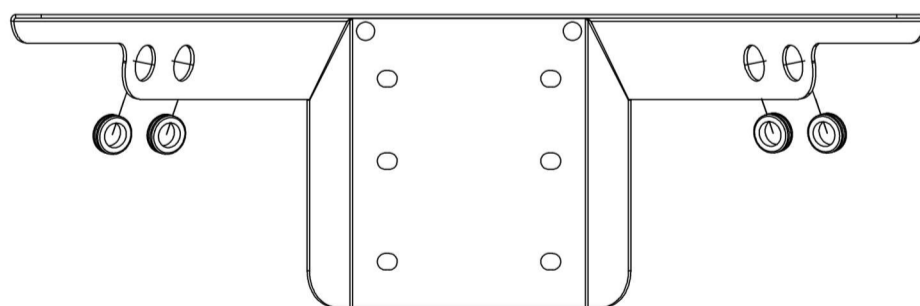

BT-Ex2-090F-W for Ex-Lin 5L-10L 2

holder across, 90 degrees / for wall mounting

explosion
proof
experts

ATEX
WORKSHOP

ATEX Workshop B.V.
Hofkamp 30
6161 DC Geleen
+31 46 303 09 08
www.atexworkshop.com