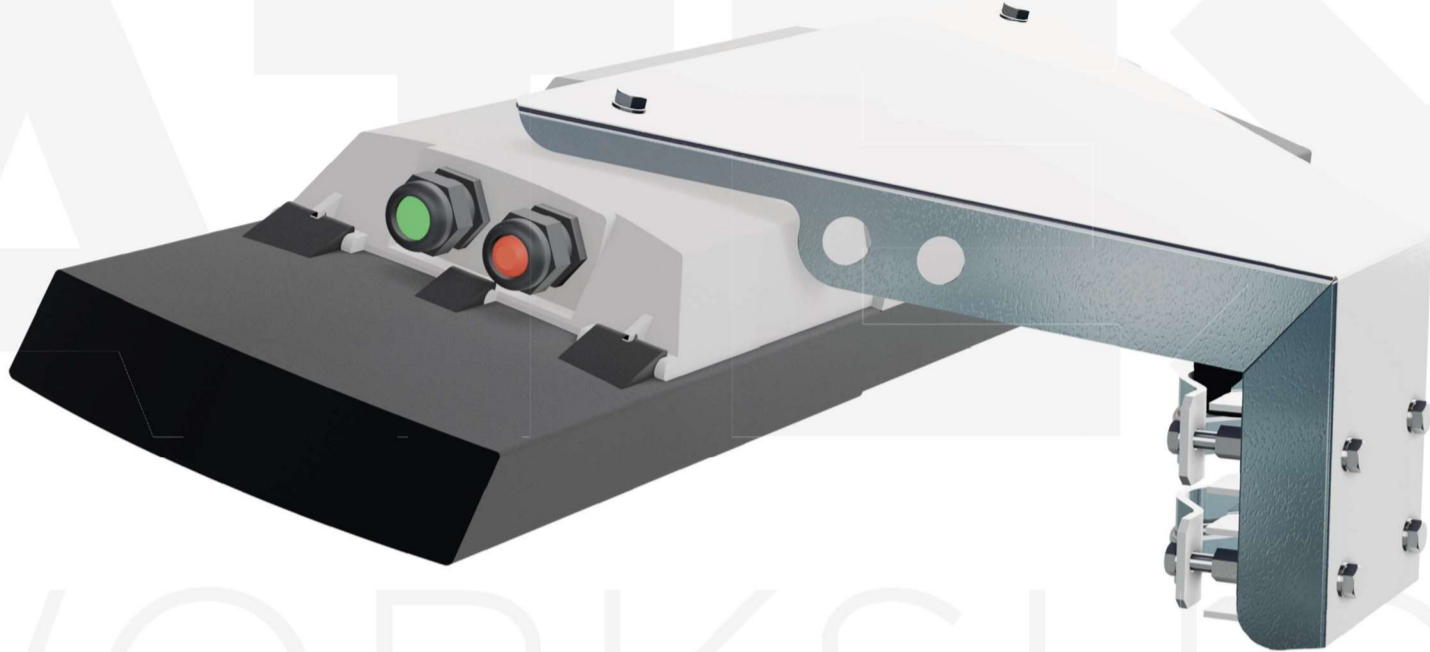

BT-Ex2-105F-M for Ex-Lin 5L-10L 2

holder across, 105 degrees / for pole diameters of 42 – 60mm

explosion
proof
experts

ATEX
WORKSHOP

ATEX Workshop B.V.
Hofkamp 30
6161 DC Geleen
+31 46 303 09 08
www.atexworkshop.com