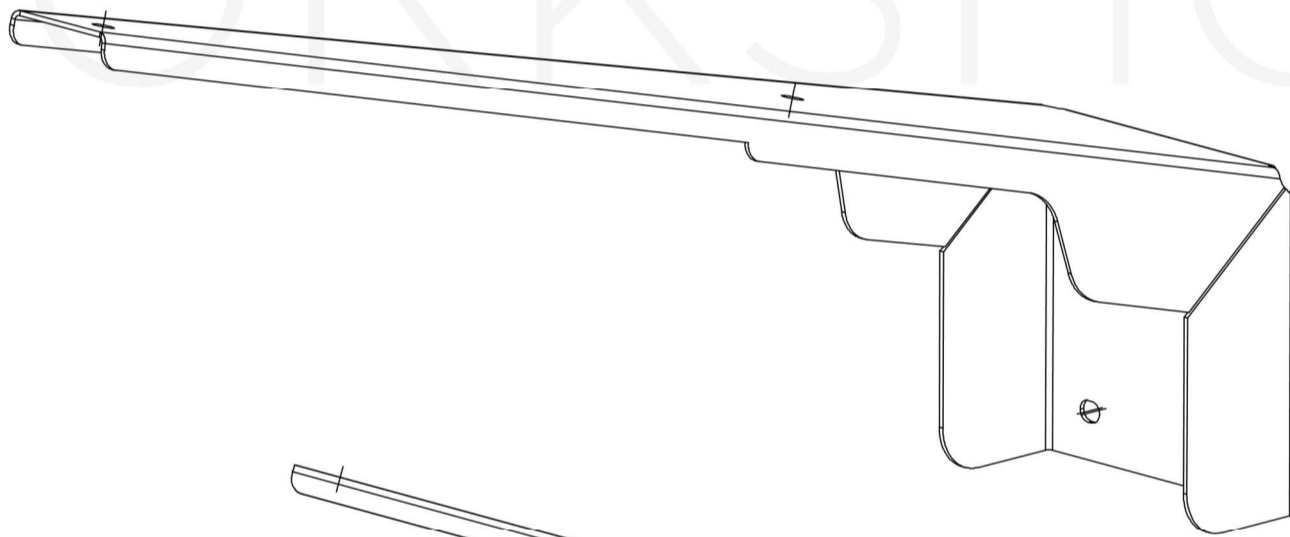

BT-Ex1-105F-W for Ex-Lin 3L-5L 1

holder across, 105 degrees / for wall mounting

explosion
proof
experts

ATEX
WORKSHOP

ATEX Workshop B.V.
Hofkamp 30
6161 DC Geleen
+31 46 303 09 08
www.atexworkshop.com