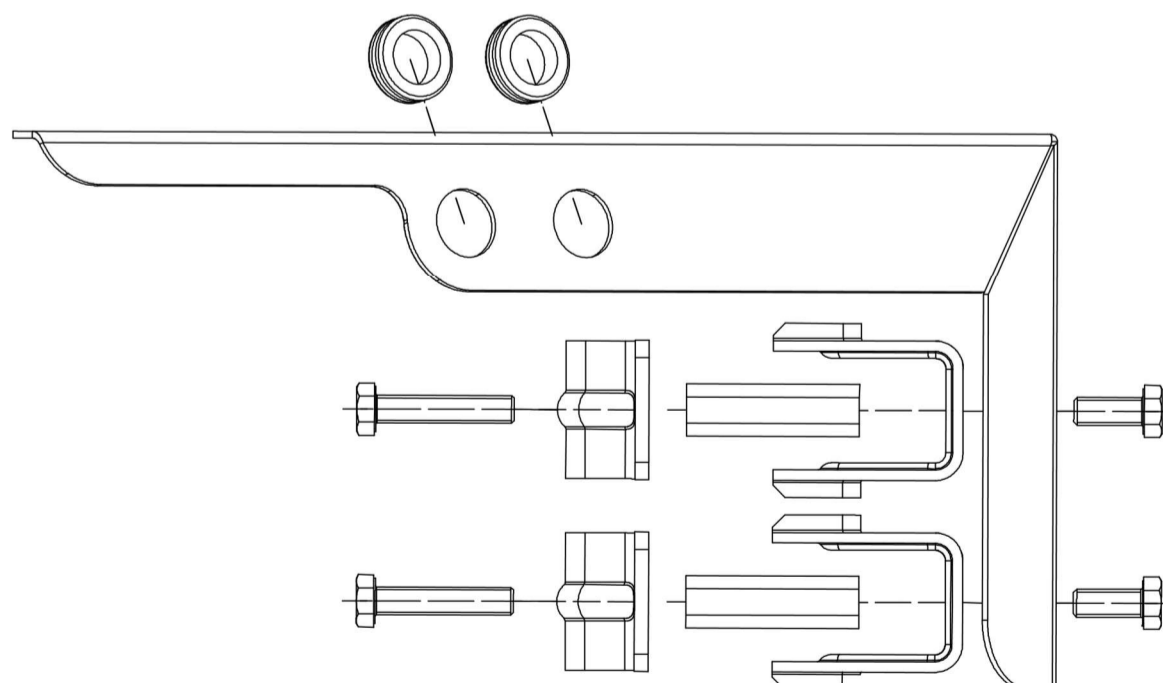

# BT-Ex1-120F-M for Ex-Lin 3L-5L 1

holder across, 120 degrees / for pole diameters of 42 – 60mm

explosion  
proof  
experts

**ATEX**  
WORKSHOP

ATEX Workshop B.V.  
Hofkamp 30  
6161 DC Geleen  
+31 46 303 09 08  
[www.atexworkshop.com](http://www.atexworkshop.com)

# BT-Ex2-090F-M for Ex-Lin 5L-10L 2

holder across, 90 degrees / for pole diameters of 42 – 60mm

explosion  
proof  
experts

**ATEX**  
WORKSHOP

ATEX Workshop B.V.  
Hofkamp 30  
6161 DC Geleen  
+31 46 303 09 08  
[www.atexworkshop.com](http://www.atexworkshop.com)