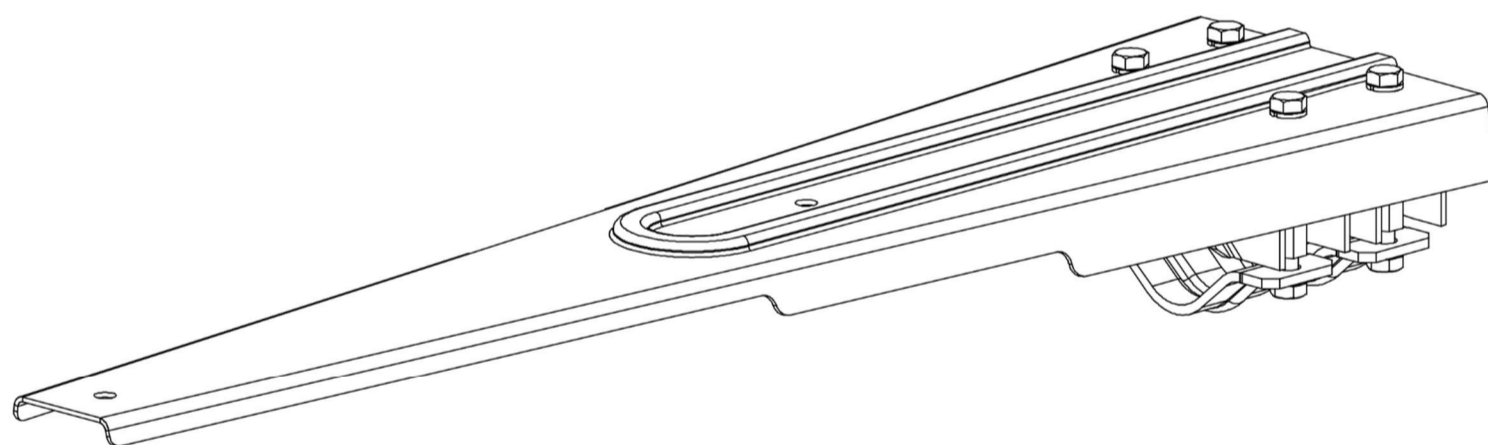

# BT-Ex1-000F-M for Ex-Lin 3L-5L 1

holder across, 0 degrees / for pole diameters of 42 – 60mm

explosion  
proof  
experts

**ATEX**  
WORKSHOP

ATEX Workshop B.V.  
Hofkamp 30  
6161 DC Geleen  
+31 46 303 09 08  
[www.atexworkshop.com](http://www.atexworkshop.com)

# BT-Ex1-090F-M for Ex-Lin 3L-5L 1

holder across, 90 degrees / for pole diameters of 42 – 60mm

explosion  
proof  
experts

**ATEX**  
WORKSHOP

ATEX Workshop B.V.  
Hofkamp 30  
6161 DC Geleen  
+31 46 303 09 08  
[www.atexworkshop.com](http://www.atexworkshop.com)

# BT-Ex1-105F-M for Ex-Lin 3L-5L 1

holder across, 105 degrees / for pole diameters of 42 – 60mm

explosion  
proof  
experts

**ATEX**  
WORKSHOP

ATEX Workshop B.V.  
Hofkamp 30  
6161 DC Geleen  
+31 46 303 09 08  
[www.atexworkshop.com](http://www.atexworkshop.com)