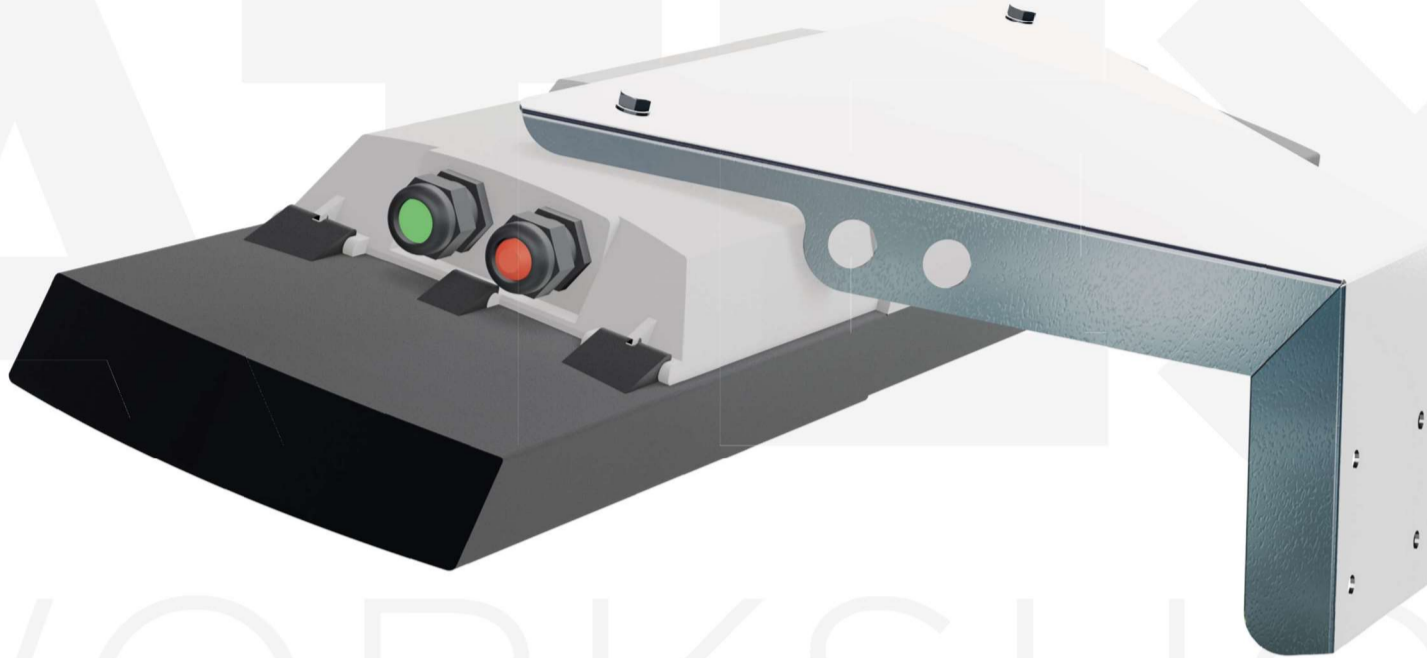

BT-Ex2-105F-W for Ex-Lin 5L-10L 2

holder across, 105 degrees / for wall mounting

explosion
proof
experts

ATEX
WORKSHOP

ATEX Workshop B.V.
Hofkamp 30
6161 DC Geleen
+31 46 303 09 08
www.atexworkshop.com