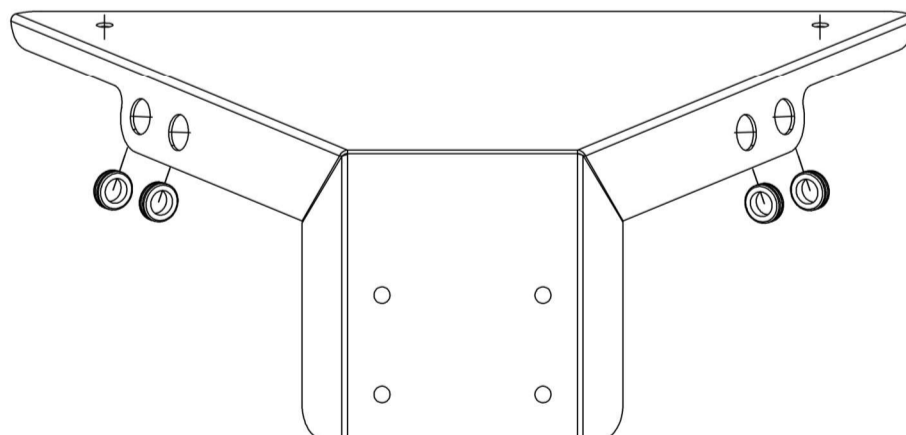

BT-Ex2-105F-W for Ex-Lin 5L-10L 2

holder across, 105 degrees / for wall mounting

explosion
proof
experts

ATEX
WORKSHOP

ATEX Workshop B.V.
Hofkamp 30
6161 DC Geleen
+31 46 303 09 08
www.atexworkshop.com