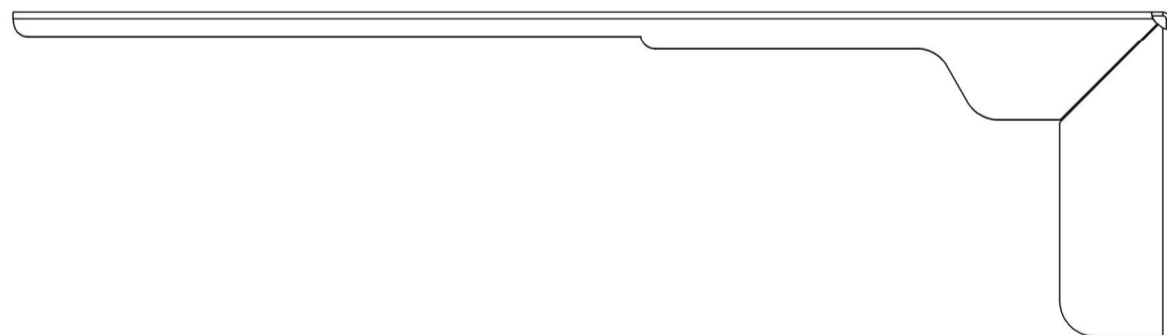

BT-Ex1-090F-W for Ex-Lin 3L-5L 1

holder across, 90 degrees / for wall mounting

explosion
proof
experts

ATEX
WORKSHOP

ATEX Workshop B.V.
Hofkamp 30
6161 DC Geleen
+31 46 303 09 08
www.atexworkshop.com