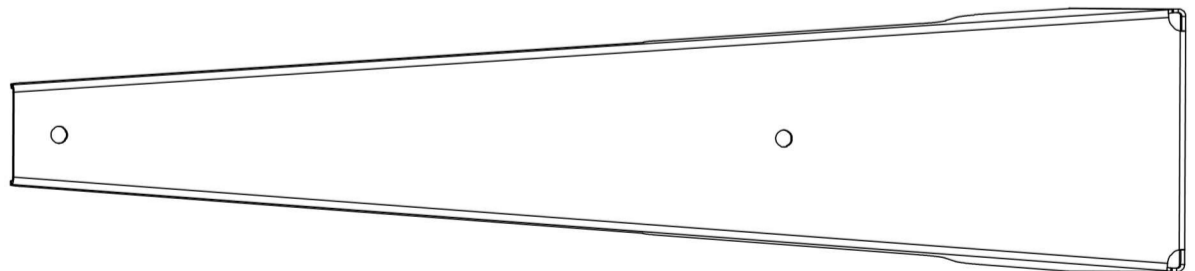

BT-Ex1-105F-W for Ex-Lin 3L-5L 1

holder across, 105 degrees / for wall mounting

explosion
proof
experts

ATEX
WORKSHOP

ATEX Workshop B.V.
Hofkamp 30
6161 DC Geleen
+31 46 303 09 08
www.atexworkshop.com