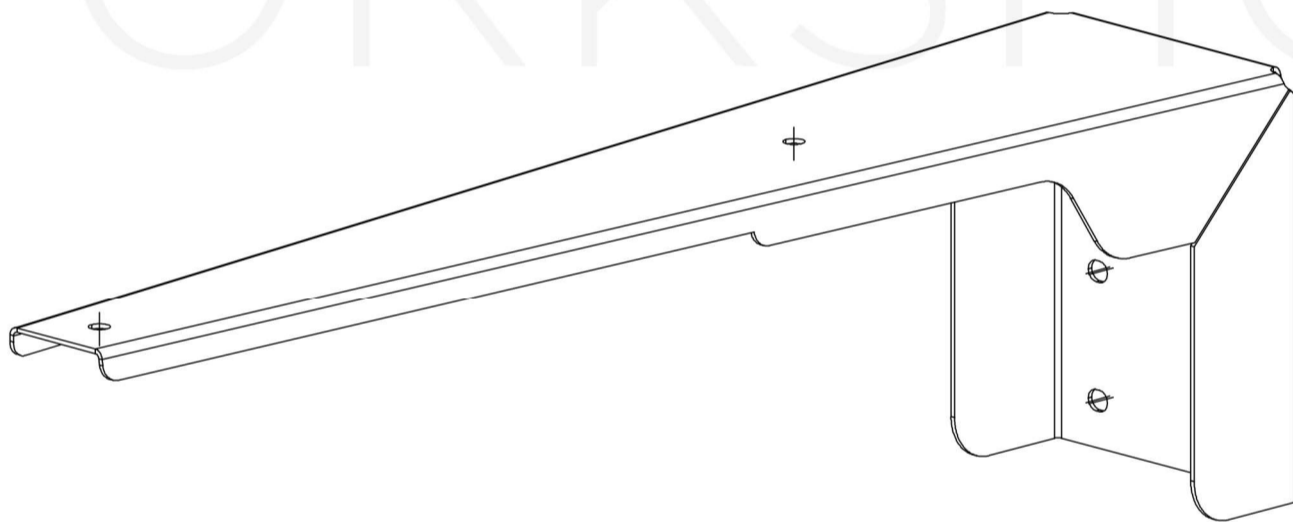

BT-Ex1-090F-W for Ex-Lin 3L-5L 1

holder across, 90 degrees / for wall mounting

explosion
proof
experts

ATEX
WORKSHOP

ATEX Workshop B.V.
Hofkamp 30
6161 DC Geleen
+31 46 303 09 08
www.atexworkshop.com