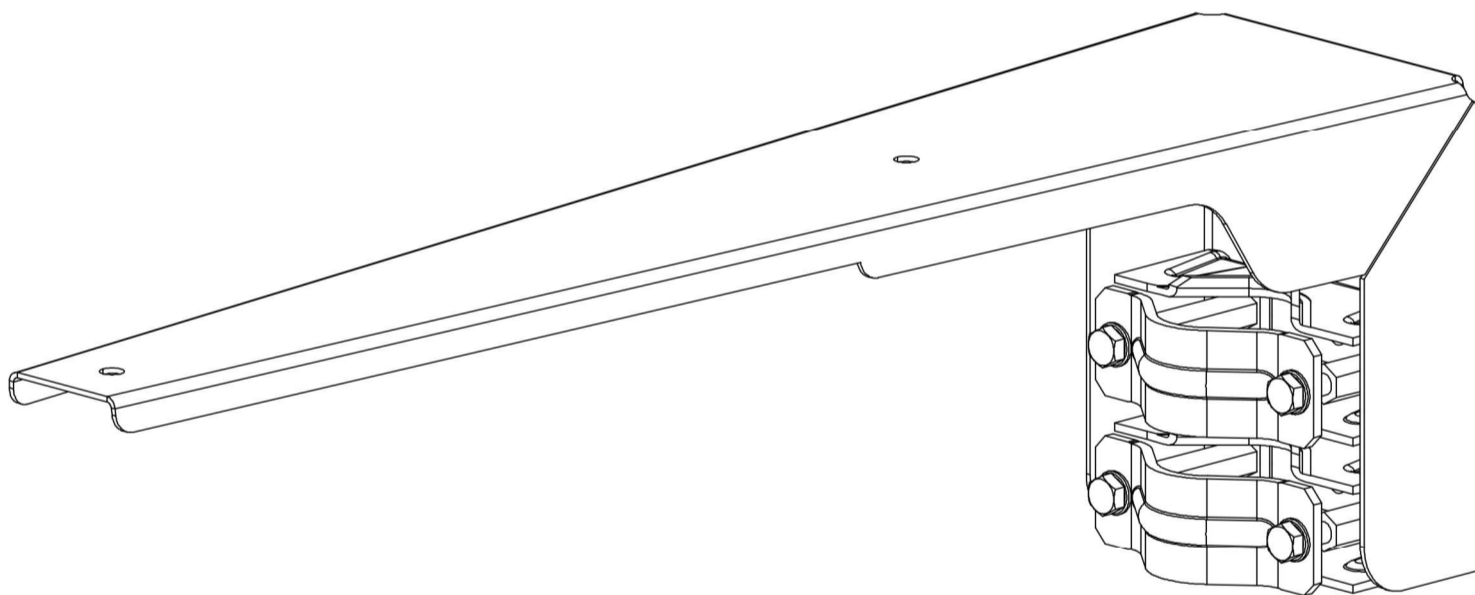

# BT-Ex1-000F-M for Ex-Lin 3L-5L 1

holder across, 0 degrees / for pole diameters of 42 – 60mm

explosion  
proof  
experts

**ATEX**  
WORKSHOP

ATEX Workshop B.V.  
Hofkamp 30  
6161 DC Geleen  
+31 46 303 09 08  
[www.atexworkshop.com](http://www.atexworkshop.com)

# BT-Ex1-090F-M for Ex-Lin 3L-5L 1

holder across, 90 degrees / for pole diameters of 42 – 60mm

explosion  
proof  
experts

**ATEX**  
WORKSHOP

ATEX Workshop B.V.  
Hofkamp 30  
6161 DC Geleen  
+31 46 303 09 08  
[www.atexworkshop.com](http://www.atexworkshop.com)

# BT-Ex1-105F-M for Ex-Lin 3L-5L 1

holder across, 105 degrees / for pole diameters of 42 – 60mm

explosion  
proof  
experts

**ATEX**  
WORKSHOP

ATEX Workshop B.V.  
Hofkamp 30  
6161 DC Geleen  
+31 46 303 09 08  
[www.atexworkshop.com](http://www.atexworkshop.com)

# BT-Ex1-120F-M for Ex-Lin 3L-5L 1

holder across, 120 degrees / for pole diameters of 42 – 60mm

explosion  
proof  
experts

**ATEX**  
WORKSHOP

ATEX Workshop B.V.  
Hofkamp 30  
6161 DC Geleen  
+31 46 303 09 08  
[www.atexworkshop.com](http://www.atexworkshop.com)