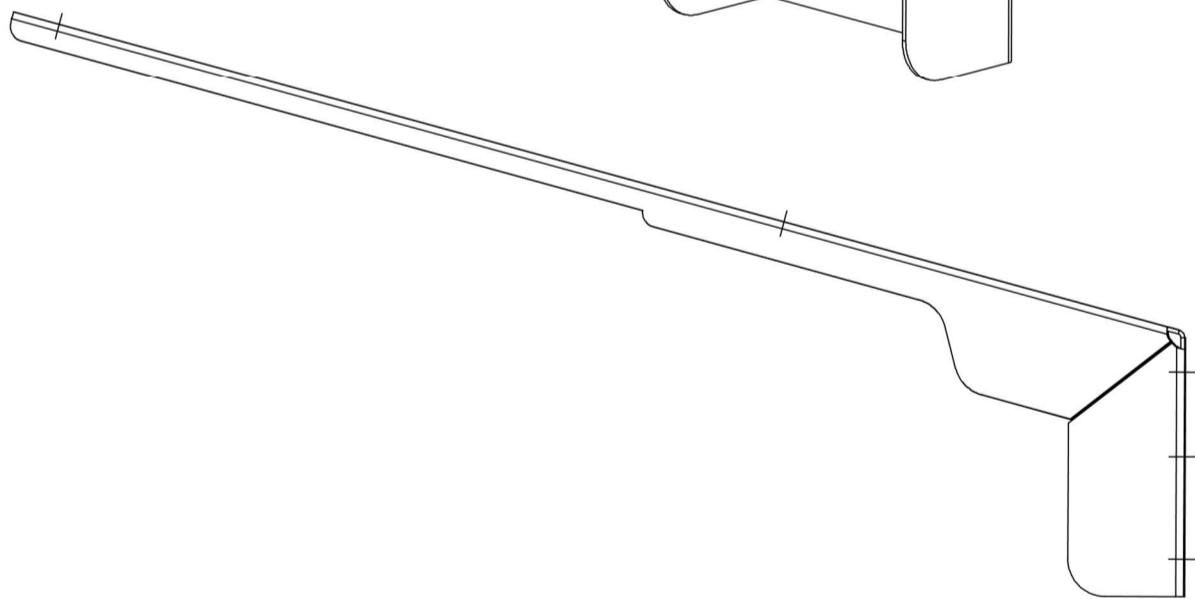

BT-Ex1-105F-W for Ex-Lin 3L-5L 1

holder across, 105 degrees / for wall mounting

explosion
proof
experts

ATEX
WORKSHOP

ATEX Workshop B.V.
Hofkamp 30
6161 DC Geleen
+31 46 303 09 08
www.atexworkshop.com