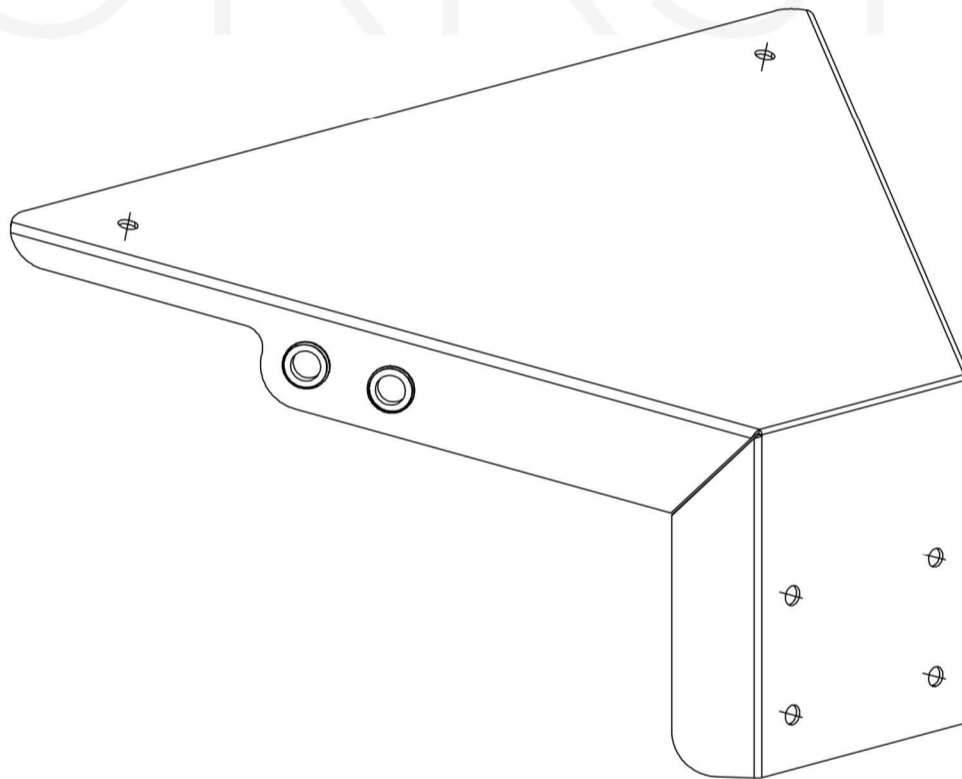

BT-Ex2-105F-W for Ex-Lin 5L-10L 2

holder across, 105 degrees / for wall mounting

explosion
proof
experts

ATEX
WORKSHOP

ATEX Workshop B.V.
Hofkamp 30
6161 DC Geleen
+31 46 303 09 08
www.atexworkshop.com