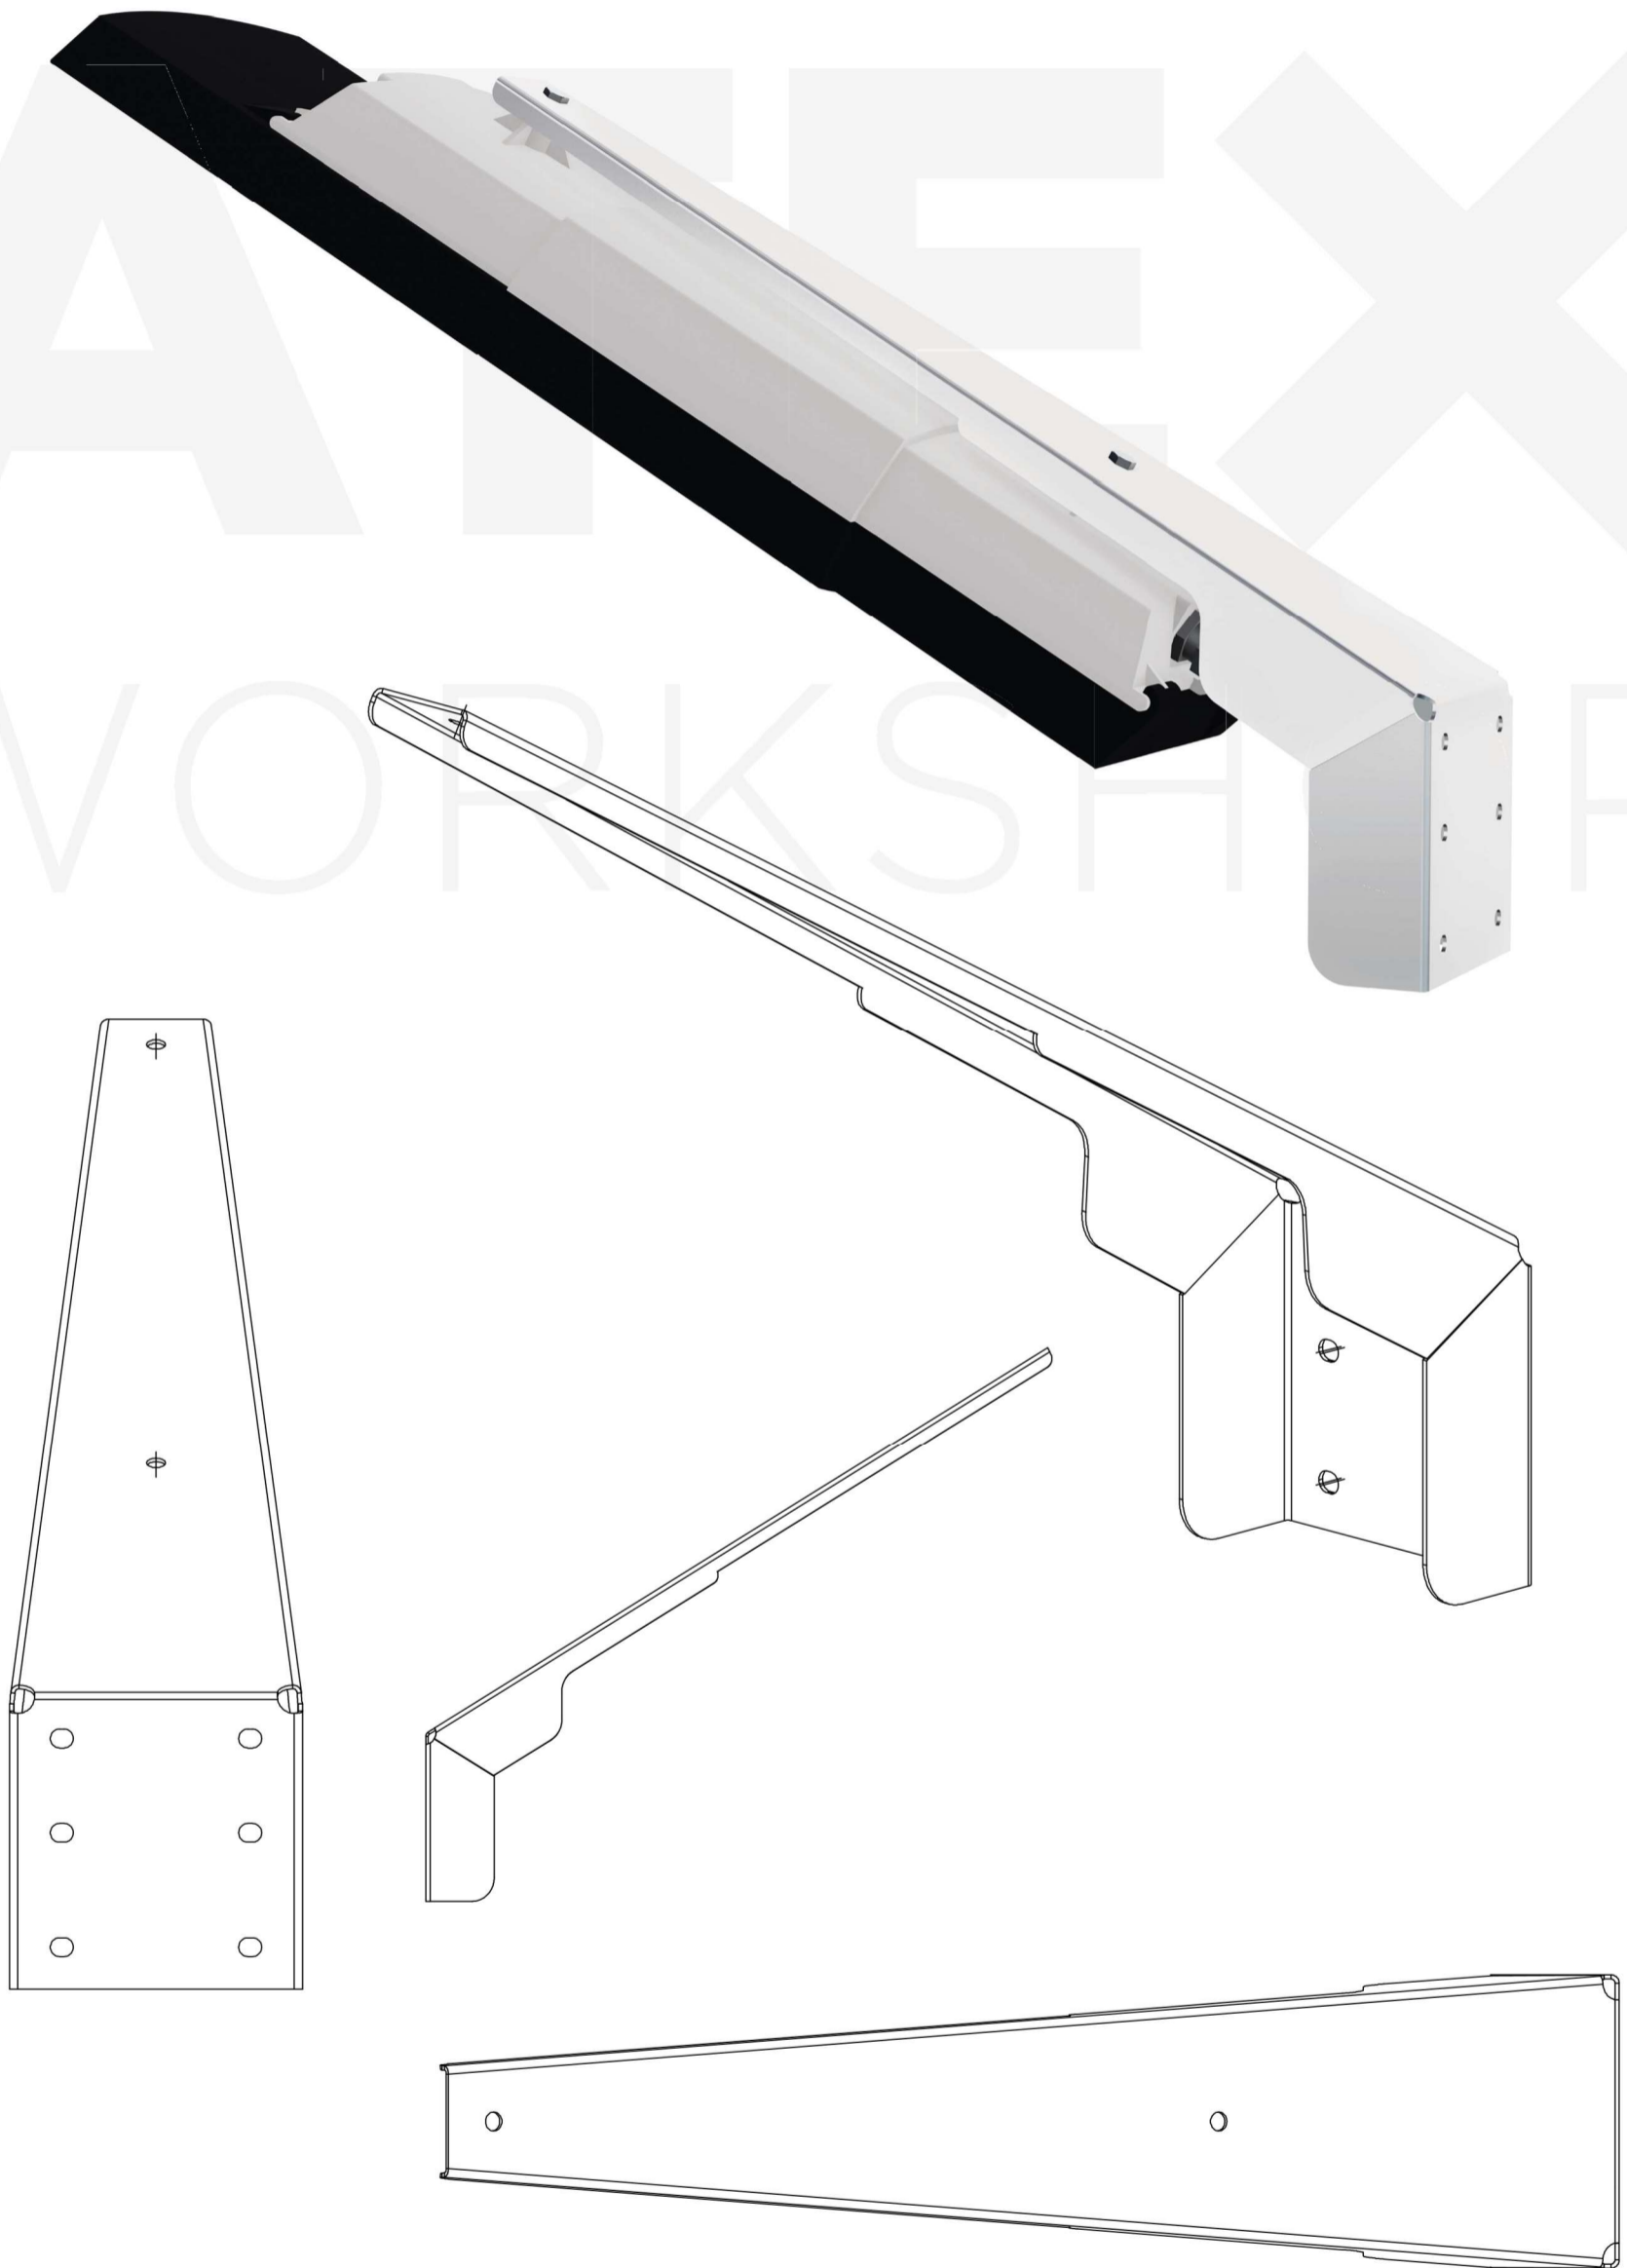

BT-Ex1-120F-W for Ex-Lin 3L-5L 1

holder across, 120 degrees / for wall mounting

explosion
proof
experts

ATEX
WORKSHOP

ATEX Workshop B.V.
Hofkamp 30
6161 DC Geleen
+31 46 303 09 08
www.atexworkshop.com