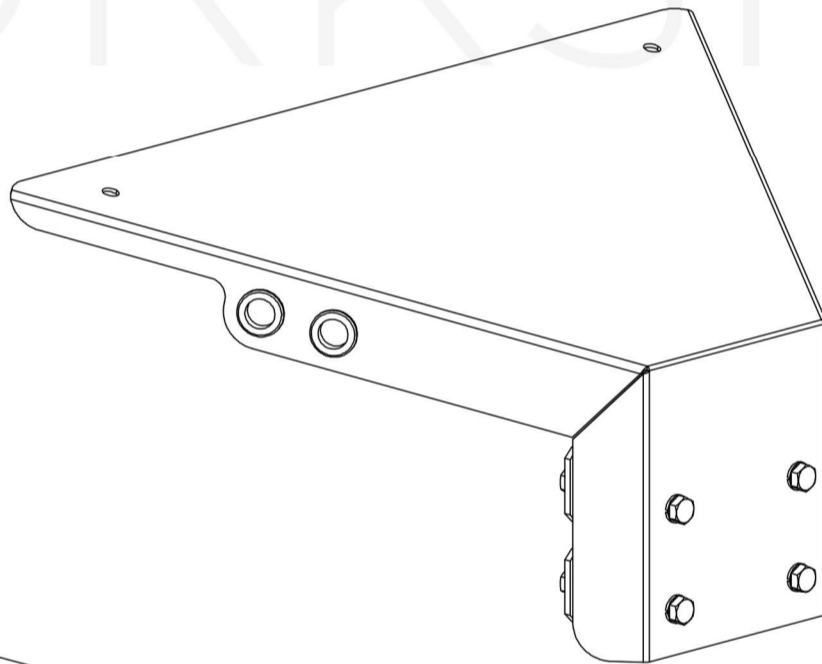

# BT-Ex1-120F-M for Ex-Lin 3L-5L 1

holder across, 120 degrees / for pole diameters of 42 – 60mm

explosion  
proof  
experts

**ATEX**  
WORKSHOP

ATEX Workshop B.V.  
Hofkamp 30  
6161 DC Geleen  
+31 46 303 09 08  
[www.atexworkshop.com](http://www.atexworkshop.com)

# BT-Ex2-090F-M for Ex-Lin 5L-10L 2

holder across, 90 degrees / for pole diameters of 42 – 60mm

explosion  
proof  
experts

**ATEX**  
WORKSHOP

ATEX Workshop B.V.  
Hofkamp 30  
6161 DC Geleen  
+31 46 303 09 08  
[www.atexworkshop.com](http://www.atexworkshop.com)

# BT-Ex2-105F-M for Ex-Lin 5L-10L 2

holder across, 105 degrees / for pole diameters of 42 – 60mm

explosion  
proof  
experts

**ATEX**  
WORKSHOP

ATEX Workshop B.V.  
Hofkamp 30  
6161 DC Geleen  
+31 46 303 09 08  
[www.atexworkshop.com](http://www.atexworkshop.com)